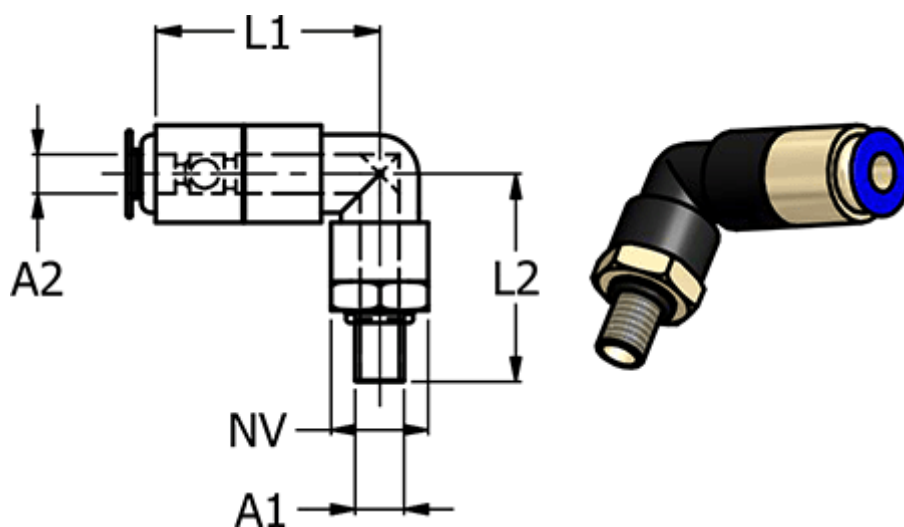

Data Sheet

Article number: 586197388

Description: Elbow 197.388, vinkel Ø8-G 3/8" with
Stop valve, nickel plated brass

Measures

Ext. hose diameter A2 = 8

L1 = 33.0

L2 = 30.0

NV = 20

Thread A1 = G 3/8"